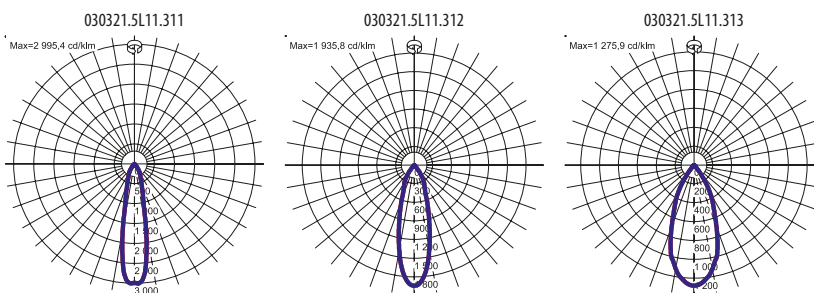

OTHER PICTURES

LIGHT BEAM CURVES

Luminous flux tolerance +/- 10%.
Power tolerance +/- 5%.

Lighting beam, light intensity distribution and light efficiency were examined in accordance with the EN ISO 17025:2005 norm for EN13032 norm series and the LM-79 norm.
Up-to-date product info and General Warranty Terms available on our website www.luglightfactory.com